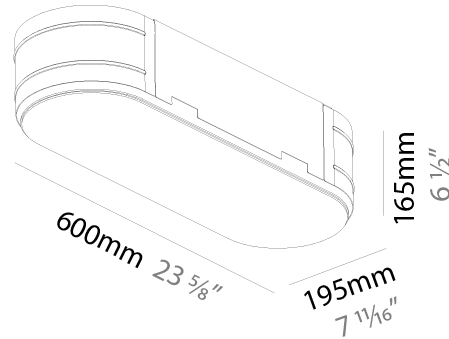

GENERAL

Series: Smoothy
 Subseries: Smoothline
 Brand: Prolicht
 Division: Architectural
 Mounting Type: Suspension
 Mounting Location: Ceiling
 Subcategory: Ambient

PHYSICAL

Shape: Oval
 Length (mm): 630
 Length (in): 24 ¹³/₁₆"
 Width (mm): 200
 Width (in): 7 ⁷/₈"
 Height (mm): 120
 Height (in): 4 ³/₄"
 Max. Overall Height (mm): 2120
 Max. Overall Height (in): 82 ¹/₂"
 Light Distribution: Direct
 Weight (kg): 5.043
 Weight (lbs): 11.40
 Diffuser: PMMA - Opal or Micro-Prism
 Fixture Finish: SSR / BKV / CWI / CRY / HAB / UFT / ITA / RUA / FTG / MYG / LOD / PUS / FRO / FUP / KIA / POP / BLS / SPG / MEY / GOH / GUM / CHC / COM / ABZ / JAG / OBR / MOS / ROR
 Fixture Material: Extruded Aluminum / Steel
 Cable Details: 2000mm / 78 3/4"

GENERAL

Series: Smoothy
 Subseries: Smoothline
 Brand: Prolicht
 Division: Architectural
 Mounting Type: Suspension
 Mounting Location: Ceiling
 Subcategory: Ambient

PHYSICAL

Shape: Oval
 Length (mm): 930
 Length (in): 36 5/8
 Width (mm): 200
 Width (in): 7 7/8
 Height (mm): 120
 Height (in): 4 3/4
 Max. Overall Height (mm): 2120
 Max. Overall Height (in): 82 1/2
 Light Distribution: Direct
 Weight (kg): 6.973
 Weight (lbs): 15.34
 Diffuser: PMMA - Opal or Micro-Prism
 Fixture Finish: SSR / BKV / CWI / CRY / HAB / UFT / ITA / RUA / FTG / MYG / LOD / PUS / FRO / FUP / KIA / POP / BLS / SPG / MEY / GOH / GUM / CHC / COM / ABZ / JAG / OBR / MOS / ROR
 Fixture Material: Extruded Aluminum / Steel
 Cable Details: 2000mm / 78 3/4"

RATINGS AND CERTIFICATIONS

Certified By: Certified for North American Standards
 IP rating: IP20

PROJECT
TYPE
SPECIFIER
QUANTITY
DATE

635mm x 230mm
25" x 9 1/16"

10 | 12 1/2 | 15 | 25 | 30mm
3/8" | 1/2" | 9/16" | 1" | 3/16"