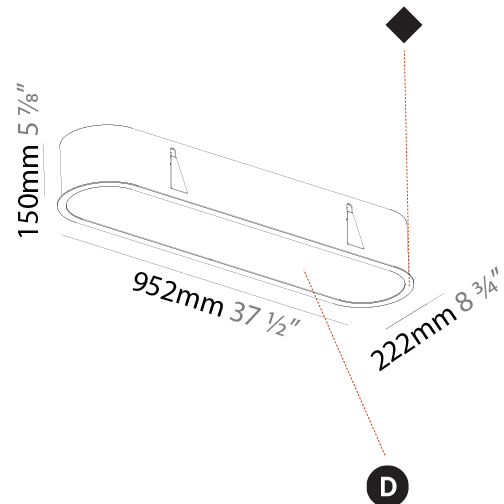

GENERAL

Series: Smoothy
Subseries: Smoothline
Brand: Prolicht
Division: Architectural
Mounting Type: Recessed
Mounting Location: Ceiling
Subcategory: Ambient

PHYSICAL

Shape: Oval
Length (mm): 952
Length (in): 37 1/2
Width (mm): 222
Width (in): 8 3/4
Depth (mm): 150
Depth (in): 5 7/8
Ceiling Thickness (mm): 10 / 12.5 / 15 / 25
Ceiling Thickness (in): 3/8 or 1/2 or 9/16 or 1
Min. Recessing Depth (mm): 160
Min. Recessing Depth (in): 6 5/16
Light Distribution: Direct
Weight (kg): 5.93
Weight (lbs): 13.05
Diffuser: PMMA - Opal or Micro-Prism
Fixture Finish: SSR / BKV / CWI / CRY / HAB / UFT / ITA / RUA / FTG / MYG / LOD / PUS / FRO / FUP / KIA / POP / BLS / SPG / MEY / GOH / GUM / CHC / COM / ABZ / JAG / OBR / MOS / ROR
Fixture Material: Extruded Aluminum / Steel
Cut-out Measurements: 935mm / 36 13/16" x 205mm / 8 1/16"

ELECTRICAL

Lamp Type: LED (Zhaga Standard)
Input Wattage (W): 31.9
Total Output Wattage (W): 27
Dimming: Tri-Mode (Non-Dimming and Phase Dimming (120Vac only) and 0-10V Dimming)
Driver Included: Yes
Driver Location: Integrated
Driver Type: Constant Current - Universal
Driver Class: Class 2
Input Voltage (V): 120 - 277
Constant Current (MA): 500

LED

Color Temperature (°K): 3000 / 3500 / 4000
Max. Delivered Lumen (lm): 2140 / 2303 / 2350
CRI: >80 CRI
Lamp Life (hrs): 50000

OPTICAL

RATINGS AND CERTIFICATIONS

Certified By: Certified for North American Standards
IP rating: IP20

PROJECT
TYPE
SPECIFIER
QUANTITY
DATE

935mm x 205mm
36 13/16" x 8 1/16"

10 - 25mm
3/8" - 1"

160mm
6 5/16"