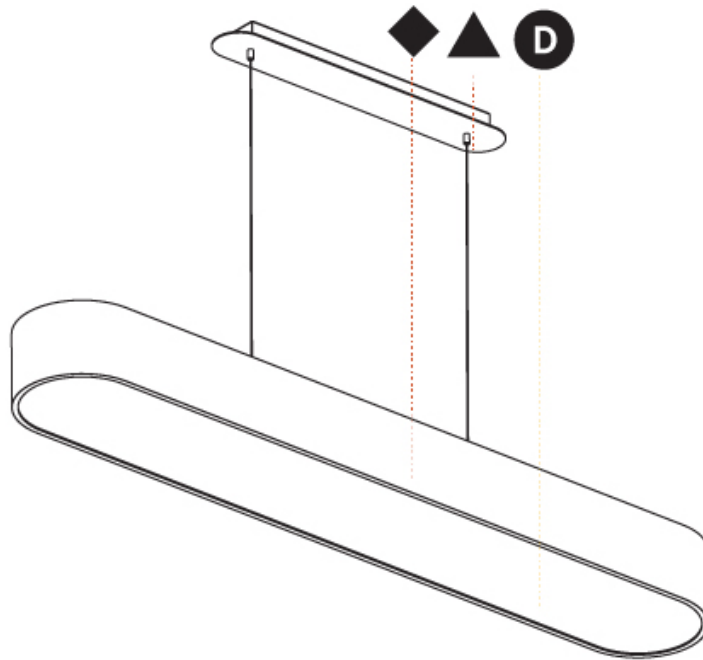

SMOOTHLINE SUSPENSION

A30271-

PROJECT _____

TYPE _____

SPECIFIER _____

QUANTITY _____

DATE _____

A