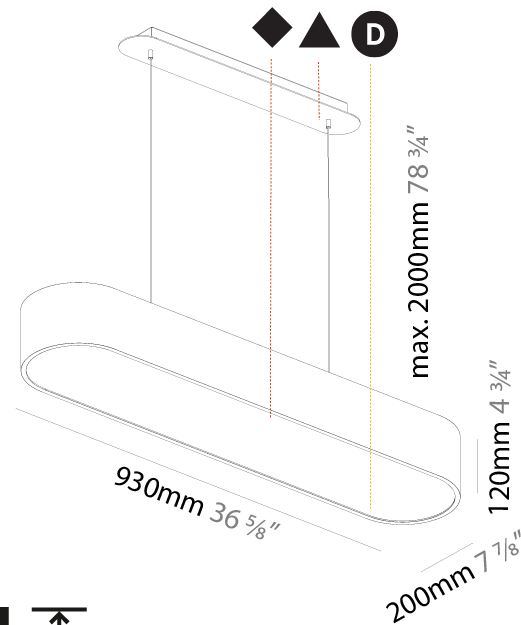

GENERAL

Series: Smoothy
Subseries: Smoothline
Brand: Prolicht
Division: Architectural
Mounting Type: Suspension
Mounting Location: Ceiling
Subcategory: Ambient

PHYSICAL

Shape: Oval
Length (mm): 930
Length (in): 36 5/8
Width (mm): 200
Width (in): 7 7/8
Height (mm): 120
Height (in): 4 3/4
Max. Overall Height (mm): 2120
Max. Overall Height (in): 82 1/2
Light Distribution: Direct
Weight (kg): 6.973
Weight (lbs): 15.34
Diffuser: PMMA - Opal or Micro-Prism
Fixture Finish: SSR / BKV / CWI / CRY / HAB / UFT / ITA / RUA / FTG / MYG / LOD / PUS / FRO / FUP / KIA / POP / BLS / SPG / MEY / GOH / GUM / CHC / COM / ABZ / JAG / OBR / MOS / ROR
Fixture Material: Extruded Aluminum / Steel
Cable Details: 2000mm / 78 3/4"

ELECTRICAL

Lamp Type: LED (Zhaga Standard)
Input Wattage (W): 31.5
Total Output Wattage (W): 27
Dimming: Tri-Mode (Non-Dimming and Phase Dimming (120Vac only) and 0-10V Dimming)
Driver Included: Yes
Driver Location: Integrated
Driver Type: Constant Current - Universal
Driver Class: Class 2
Input Voltage (V): 120 - 277
Constant Current (MA): 500

LED

Number of LEDs: 9
Color Temperature (°K): 3000 / 3500 / 4000
Max. Delivered Lumen (lm): 2190 / 2362 / 2410
Nominal Lumen (lm): 3285lm
CRI: >80 CRI
Lamp Life (hrs): 50000

OPTICAL

RATINGS AND CERTIFICATIONS

Certified By: Certified for North American Standards
IP rating: IP20