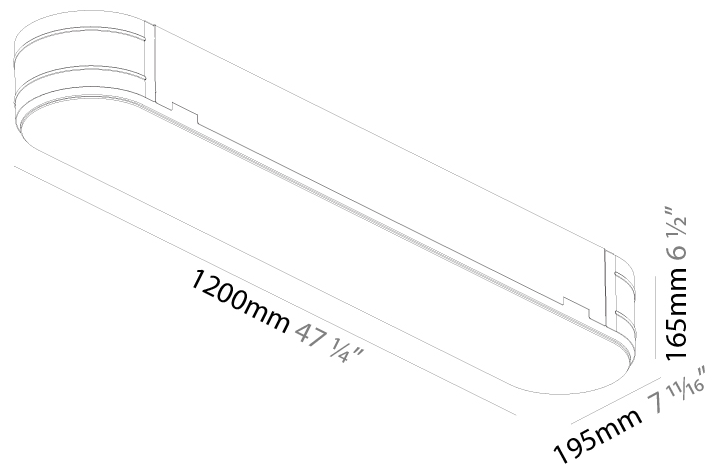

GENERAL

Series: Smoothy
Subseries: Smoothline
Brand: Prolicht
Division: Architectural
Mounting Type: Trimless
Mounting Location: Ceiling
Subcategory: Ambient

PHYSICAL

Shape: Oval
Length (mm): 1200
Length (in): 47 1/4
Width (mm): 195
Width (in): 7 11/16
Depth (mm): 165
Depth (in): 6 1/2
Ceiling Thickness (mm): 10 / 12.5 / 15 / 25 / 30
Ceiling Thickness (in): 3/8 or 1/2 or 9/16 or 1 or 1 3/16
Min. Recessing Depth (mm): 180
Min. Recessing Depth (in): 7 1/16
Light Distribution: Direct
Weight (kg): 7.6
Weight (lbs): 16.72
Diffuser: PMMA - Opal
Fixture Material: Extruded Aluminum / Steel
Cut-out Measurements: 1235mm / 48 5/8" x 230mm / 9 1/16"
Upon Request: Unique Sizes Unique Ceiling Thickness Unique Mounting Depth Spot Inserts

ELECTRICAL

Lamp Type: LED (Zhaga Standard)
Input Wattage (W): 42
Total Output Wattage (W): 36
Dimming: [Tri-Mode (Non-Dimming and Phase Dimming (120Vac only) and 0-10V Dimming)](#)
Driver Included: Yes
Driver Location: Integrated
Driver Type: Constant Current - Universal
Driver Class: Class 2
Input Voltage (V): 120 - 277
Constant Current (MA): 500

LED

[Color Temperature (*K): 3000 / 3500 / 4000](#)
Max. Delivered Lumen (lm): 3120 / 3352 / 3420
Lamp Life (hrs): 50000
Upon Request: RGB-W Tunable White Special Color Temperature CRI90

OPTICAL

RATINGS AND CERTIFICATIONS

Certified By: Certified for North American Standards
IP rating: IP20

PROJECT
TYPE
SPECIFIER
QUANTITY
DATE

1235mm x 230mm
48 5/8" x 9 1/16"

10 | 12 1/2 | 15 | 25 | 30mm
3/8" | 1/2" | 9/16" | 1" | 3/16"