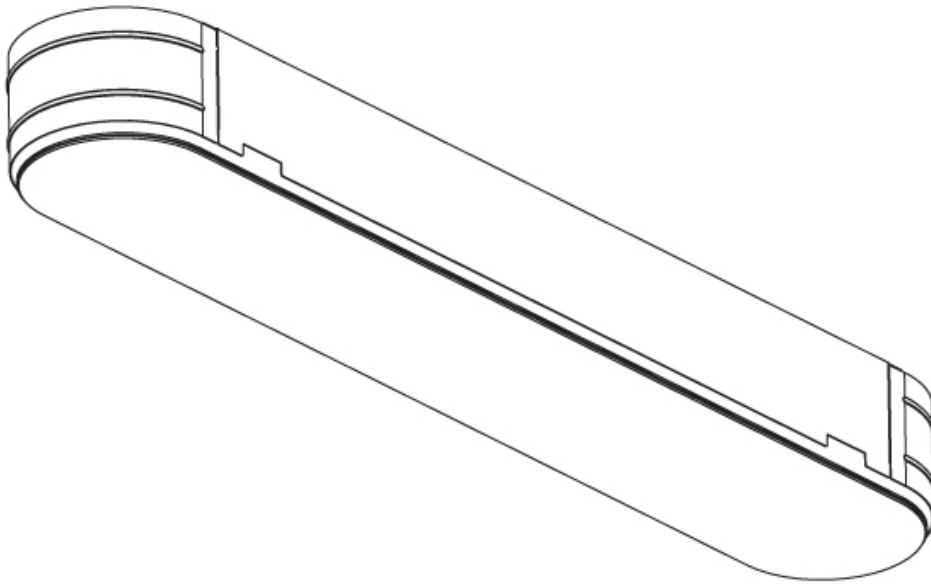

SMOOTHLINE TRIMLESS

A37518-

PROJECT

TYPE

SPECIFIER

QUANTITY

DATE