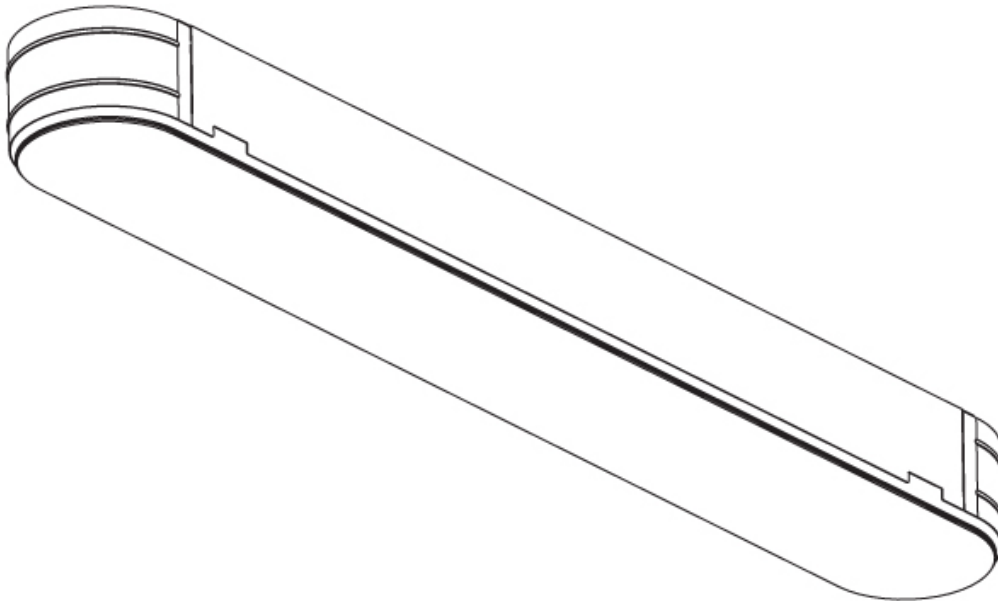

SMOOTHLINE TRIMLESS

A37520-

PROJECT

TYPE

SPECIFIER

QUANTITY

DATE