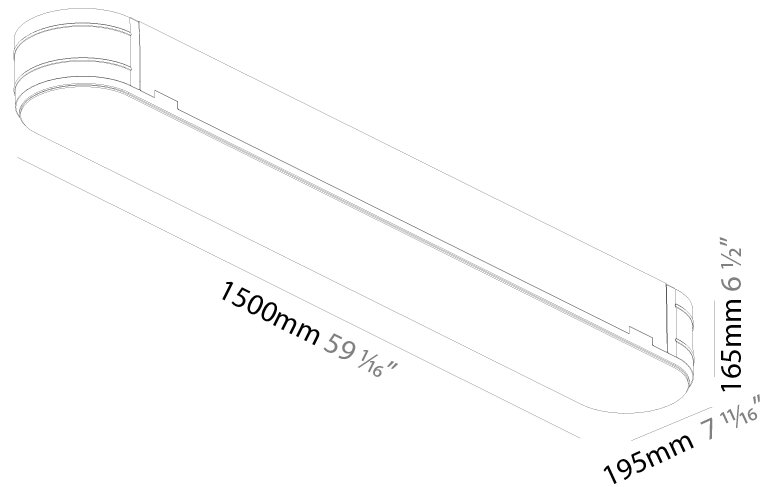

GENERAL

Series: Smoothy
Subseries: Smoothline
Brand: Prolicht
Division: Architectural
Mounting Type: Trimless
Mounting Location: Ceiling
Subcategory: Ambient

PHYSICAL

Shape: Oval
Length (mm): 1500
Length (in): 59 1/16
Width (mm): 195
Width (in): 7 11/16
Depth (mm): 165
Depth (in): 6 1/2
Ceiling Thickness (mm): 10 / 12.5 / 15 / 25 / 30
Ceiling Thickness (in): 3/8 or 1/2 or 9/16 or 1 or 1 3/16
Min. Recessing Depth (mm): 180
Min. Recessing Depth (in): 7 1/16
Light Distribution: Direct
Weight (kg): 9.4
Weight (lbs): 20.68
Diffuser: PMMA - Opal
Fixture Material: Extruded Aluminum / Steel
Cut-out Measurements: 1535mm / 60 7/16" x 230mm / 9 1/16"
Upon Request: Unique Sizes Unique Ceiling Thickness Unique Mounting Depth Spot Inserts

ELECTRICAL

Lamp Type: LED (Zhaga Standard)
Input Wattage (W): 52.5
Total Output Wattage (W): 45
Dimming: Tri-Mode (Non-Dimming and Phase Dimming (120Vac only) and 0-10V Dimming)
Driver Included: Yes
Driver Location: Integrated
Driver Type: Constant Current - Universal
Driver Class: Class 2
Input Voltage (V): 120 - 277
Constant Current (MA): 500

LED

Color Temperature (*K): 3000 / 3500 / 4000
Max. Delivered Lumen (lm): 3890 / 4194 / 4280
CRI: >80 CRI
Lamp Life (hrs): 50000
Upon Request: RGB-W Tunable White Special Color Temperature CRI90

OPTICAL

RATINGS AND CERTIFICATIONS

Certified By: Certified for North American Standards
IP rating: IP20

PROJECT
TYPE
SPECIFIER
QUANTITY
DATE

1535mm x 230mm
60 7/16" x 9 1/16"

10 | 12 1/2 | 15 | 25 | 30mm
3/8" | 1/2" | 9/16" | 1" | 3/16"